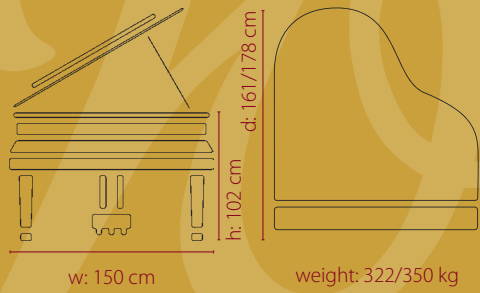

## *Technical data*

- » The soundboard is made out of matured spruce wood embedded in a precisely glued back frame construction – creating a robust and durable instrument with a full, balanced and rich sound.
- » Climate-proof multi-laminated pin block in combination with a high-tech CNC-produced iron plate assures excellent long-term tuning stability.
- » This unique and innovative construction creates the distinctive Wendl & Lung tone.
- » Our Wendl & Lung precision piano action allows well balanced playability for demanding concert pianists.
- » The keyboard is highly resistant to changes in humidity levels.
- » The slow-closing fallboard is child-proof and seamlessly integrated into the case design.
- » The large caster rolls and the sturdy pedal system highlight the exceptional quality of this instrument.